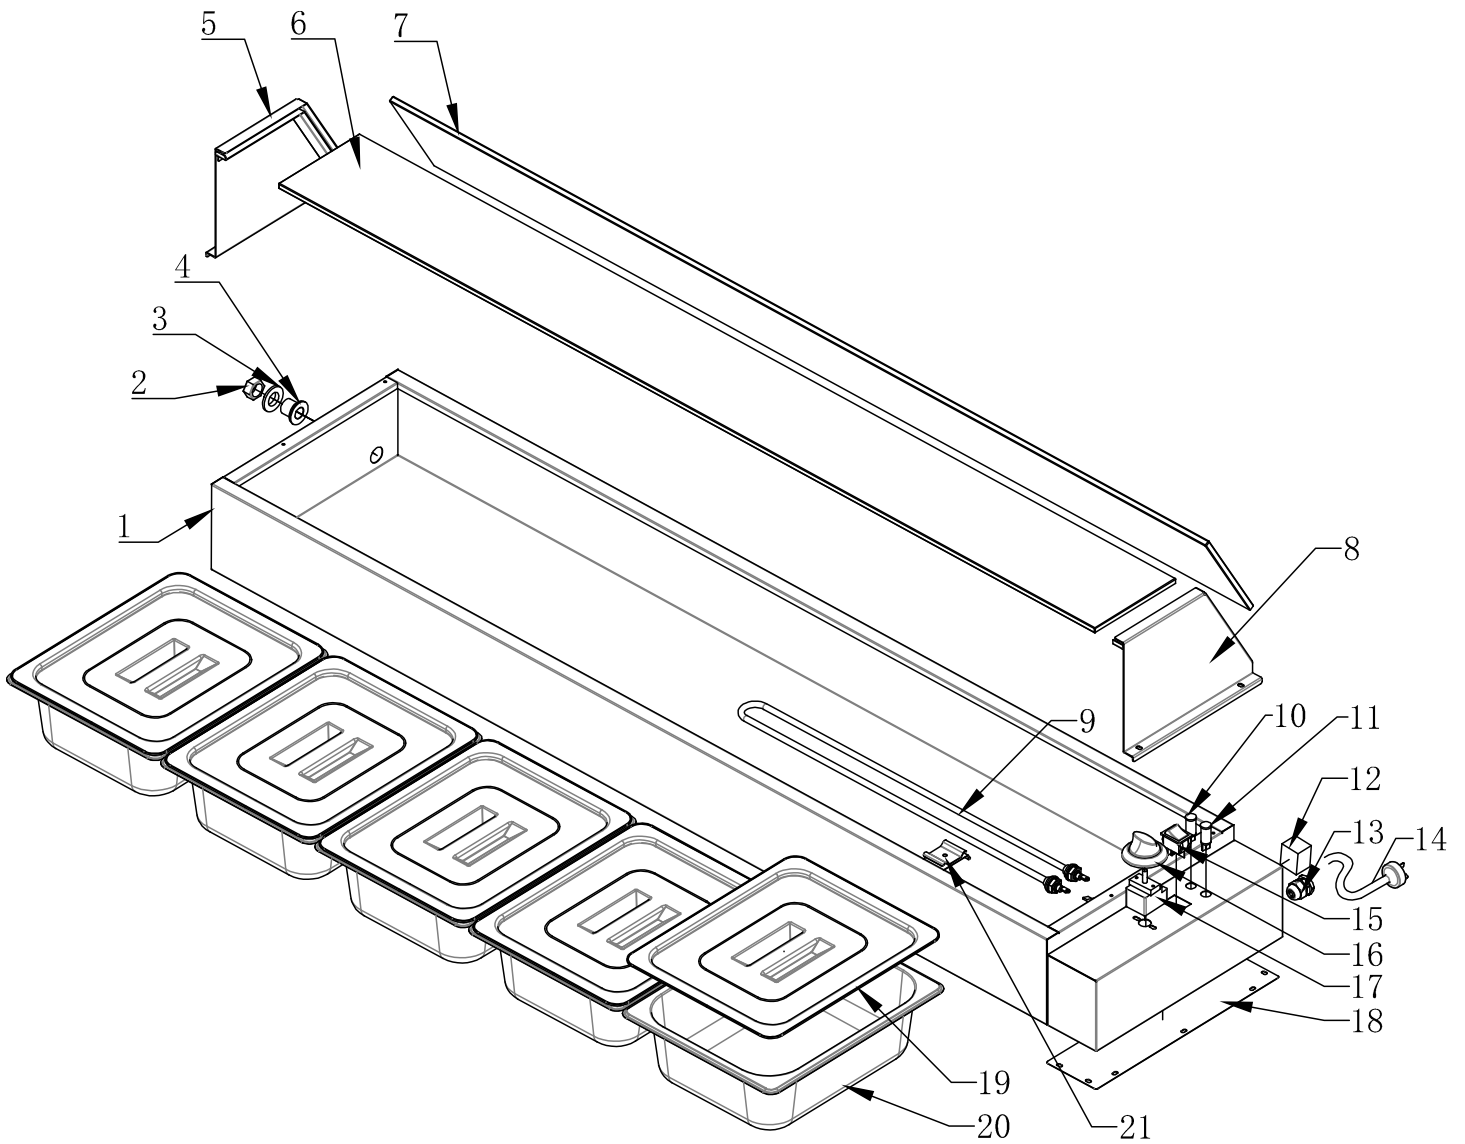

# Parts Breakdown

**Model FW-CN-1435** 43055

# Parts Breakdown

## Model FW-CN-1435 43055

Item No.	Description	Position	Item No.	Description	Position	Item No.	Description	Position
60269	Body for 43055	1	60237	Power Light (Green) for 43055	10	60230	Control Box Bottom Board for 43055	18
AQ733	Cover of Water Valve for 43055	2	60236	Heat Light (Orange) for 43055	11	80025	Covers for Food Pans 1/2 Size Solid NSF for 43055	19
AQ734	Ring of Water Valve for 43055	3	60233	Temperature Limiter for 43055	12	80263	Steam Table Pan Half Size 10-3/8" x 12-3/4" x 4" / 265 x 325 x 100mm Stainless Steel NSF for 43055	20
66038	Drain Nozzle for 43055	4	66039	Plastic Cable Head for 43055	13	60228	Heating Pipe Support for 43055	21
61418	Brackets and Hardware Kit for 43055	5, 8	AQ736	Power Cord for 43055	14	60234	Ground Terminal for 43055	
60264	Top Glass 1363x150 for 43055	6	68267	UL Switch for 43055	15	60235	PVC for 43055	
60265	Front Glass 1363x165 for 43055	7	60239	Temperature Controller Knob for 43055	16	60274	Control Box for 43055	
60271	Heating Pipe for 43055	9	60231	Temperature Controller for 43055	17	AC955	Assembled Complete Body for 43055	